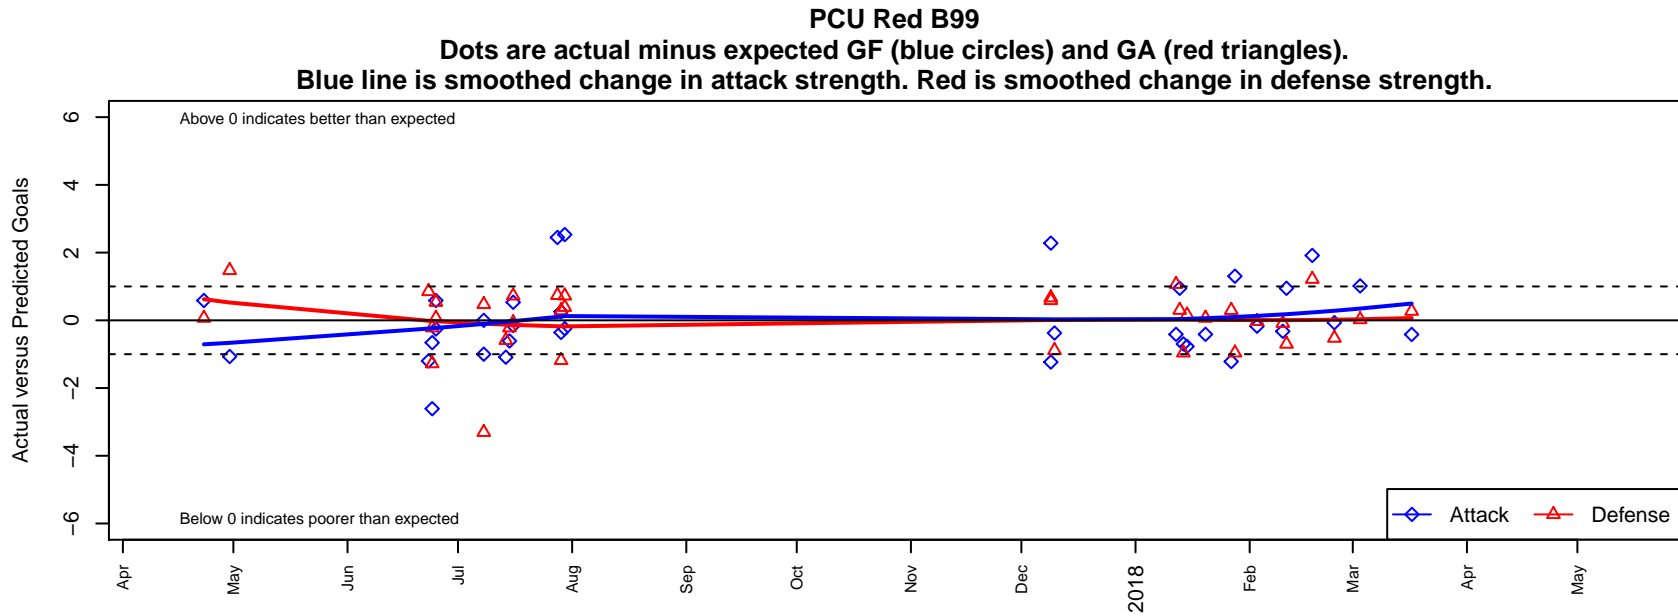

PCU Red B99

Portland City United SC
 Portland, OR
 B99 total strength=1824
 attack=35.63 defense=33.97
 spr league = PTT Win B99 Premier

alt names used:
 PCU 99B RED
 PORTLAND CITY UNITED PCU 99B RED (OR
 PCU 99B RED
 PORTLAND CITY UNITED PCU 99B RED (OR
 PCU 99B Red
 Portland City United 99B Red
 PCU 99B Red

**attack and defense variance (black dot)
relative to other teams
and top 10 in region**

**attack and defense rating
relative to others at age
and all opponents in last 13 months**

Performance relative to 13 month average