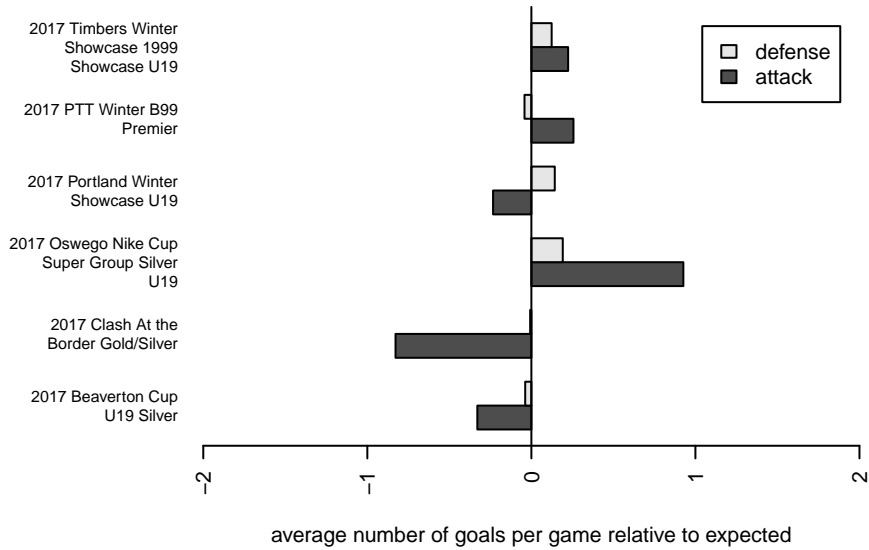

PCU Red B99

Portland City United SC
 Portland, OR
 B99 total strength=1824
 attack=35.63 defense=33.97
 spr league = PTT Win B99 Premier

alt names used:
 PCU 99B RED
 PORTLAND CITY UNITED PCU 99B RED (OR
 PCU 99B RED
 PORTLAND CITY UNITED PCU 99B RED (OR
 PCU 99B Red
 Portland City United 99B Red
 PCU 99B Red

Venues played:
 2016 OYS State Cup B99
 2017 Clash At the Border Gold/Silver
 2017 PCU Summer Classic HS Gold
 2017 Beaverton Cup U19 Silver
 2017 Oswego Nike Cup Super Group Silver U1
 2017 Timbers Winter Showcase 1999 Showcas
 2017 Portland Winter Showcase U19
 2017 PTT Winter B99 Premier

**attack and defense variance (black dot)
relative to other teams
and top 10 in region**

**attack and defense rating
relative to others at age
and all opponents in last 13 months**

Performance relative to 13 month average