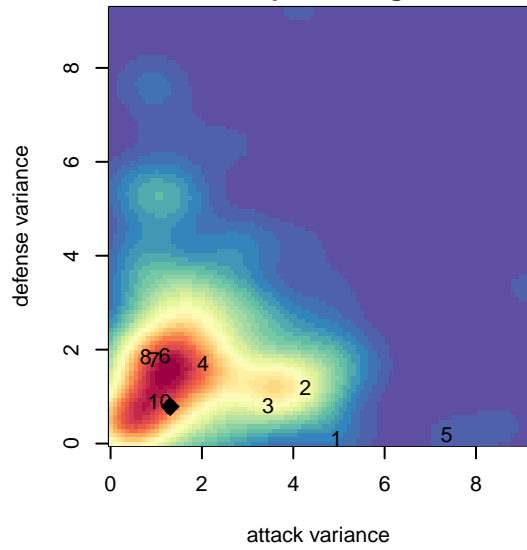

PCU Red B99

Portland City United SC
 Portland, OR
 B99 total strength=1824
 attack=35.63 defense=33.97
 spr league = PTT Win B99 Premier

alt names used:
 PCU 99B RED
 PORTLAND CITY UNITED PCU 99B RED (OR
 PCU 99B RED
 PORTLAND CITY UNITED PCU 99B RED (OR
 PCU 99B Red
 Portland City United 99B Red
 PCU 99B Red

**attack and defense variance (black dot)
relative to other teams
and top 10 in region**

**attack and defense rating
relative to others at age
and all opponents in last 13 months**

Performance relative to 13 month average